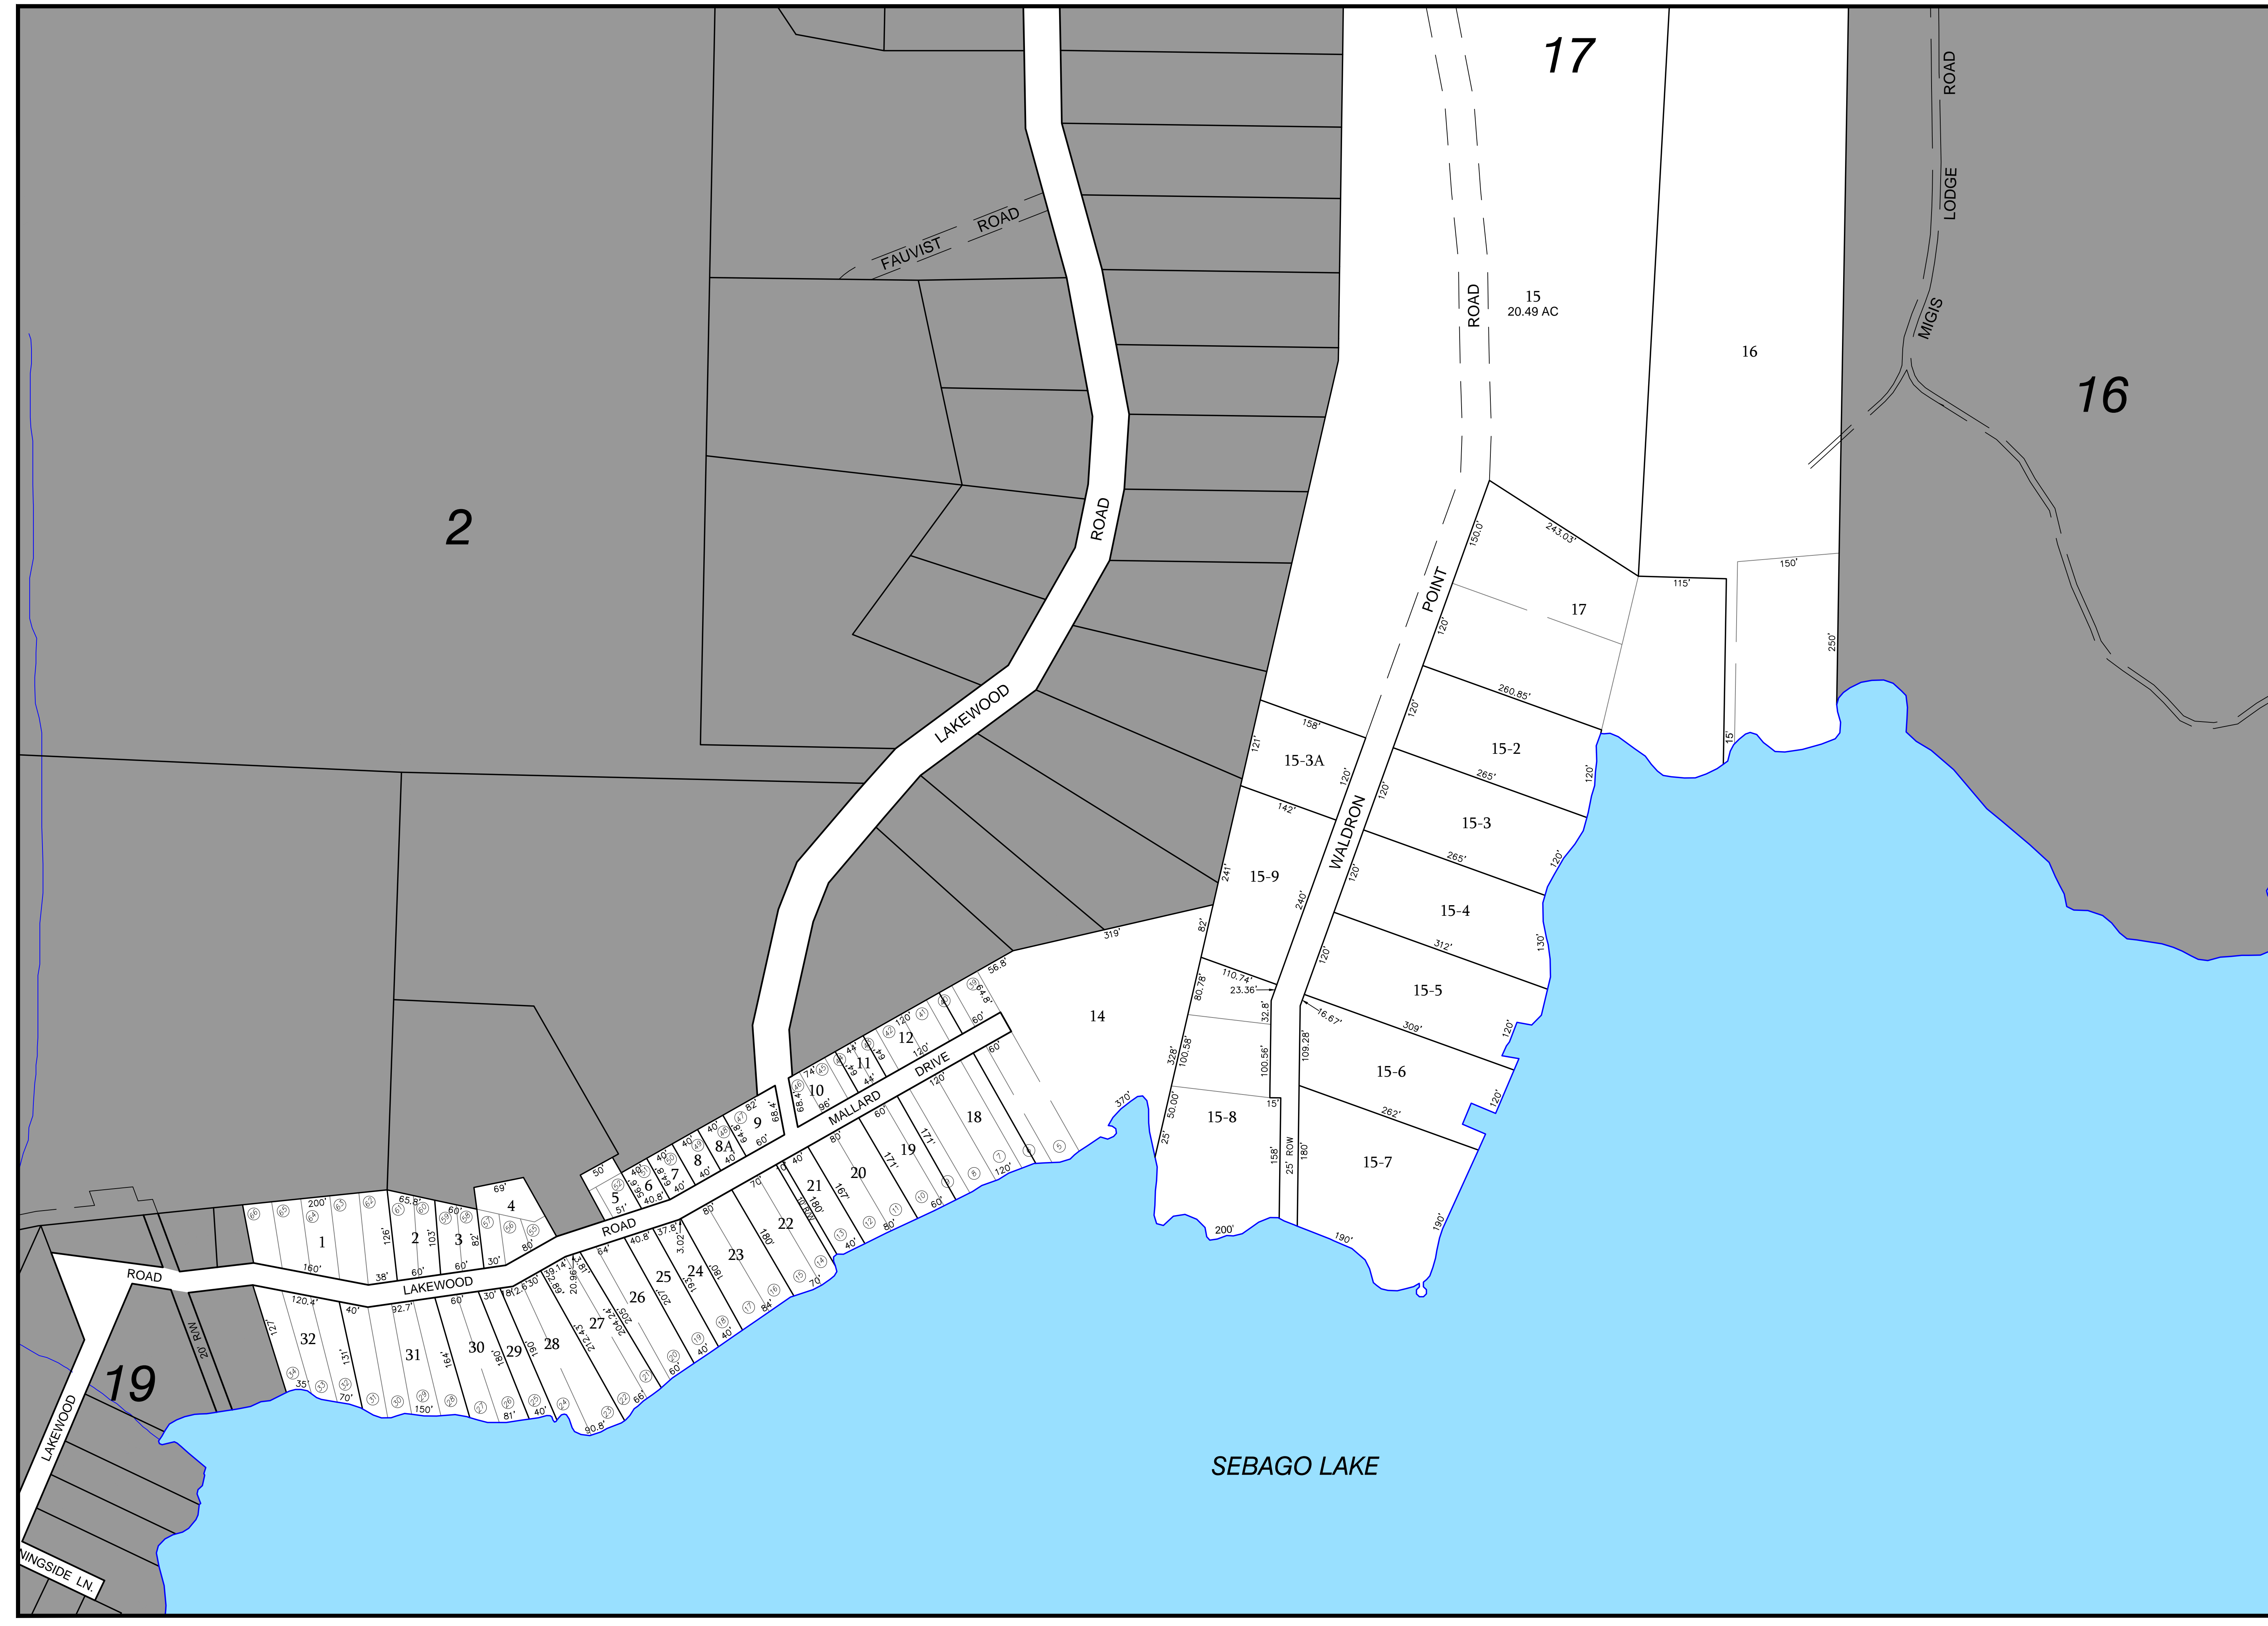

PROPERTY MAP
CASCO
 MAINE

MAP LEGEND

ADJUTING MAP NO. 17	LOT DIMENSION: 148.5' x 4.5'
PARCEL NUMBER 3-1	PROPERTY HOOKS
SUBDIVISION LOT NO. (7)	RIGHT OF WAY
ROADS	ROADS
	EASEMENT

MAP UPDATED BY
 AERIAL SURVEY AND PHOTO, INC.
 546 AIRPORT ROAD, PO BOX 659
 NORRIDGEWOCK, ME 04957
 TEL (207) 634-2006
 aerialsurveyandphoto.com

18

17

16

2

19

SEBAGO LAKE