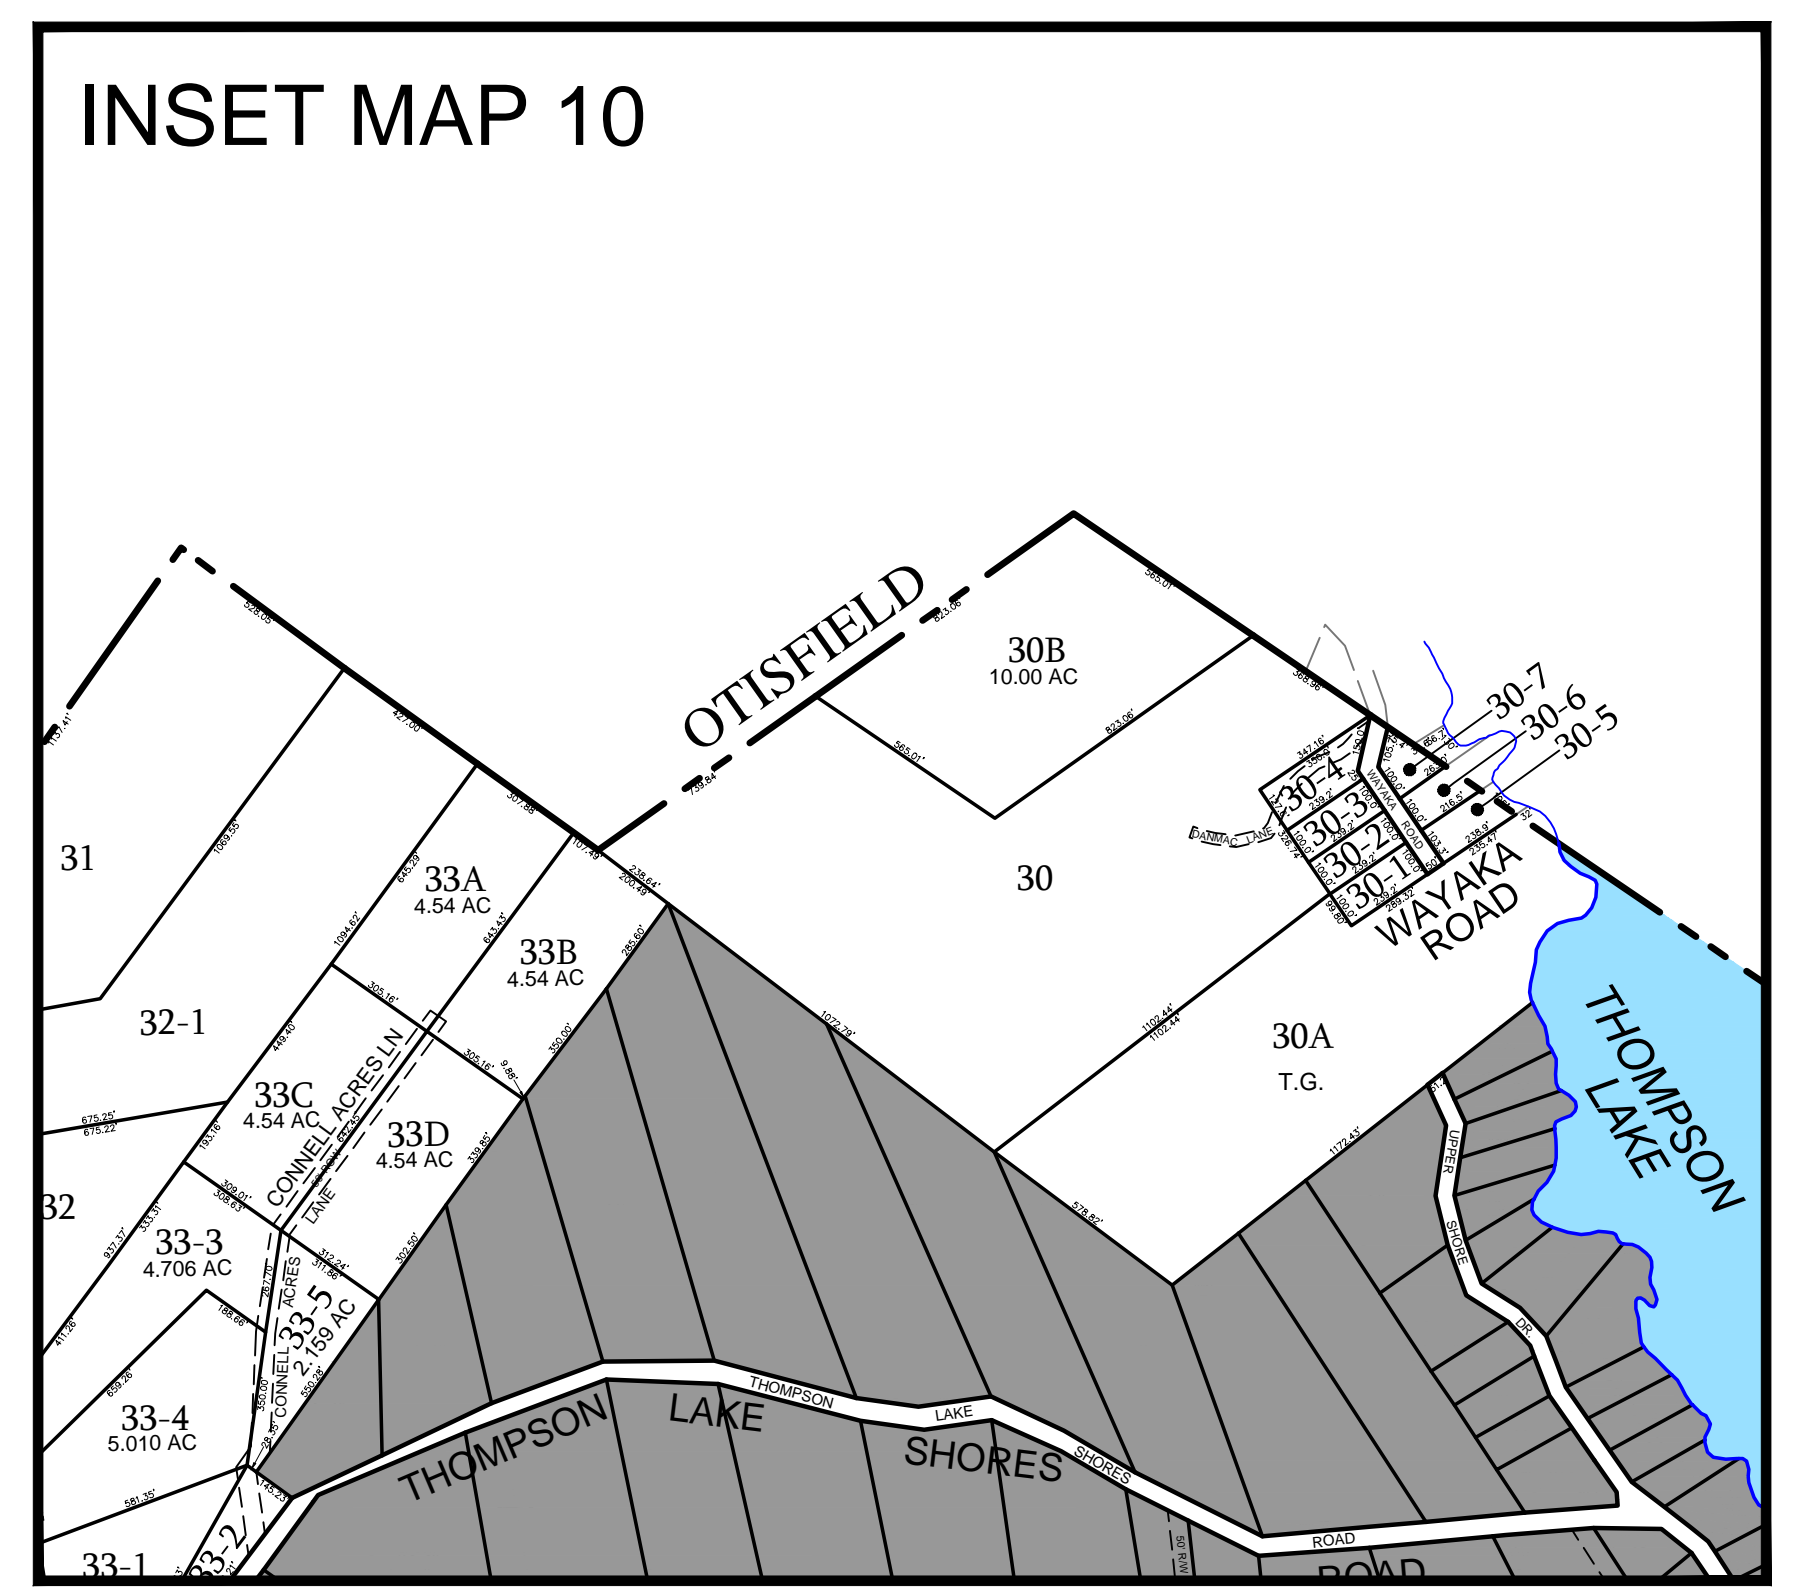

PROPERTY MAP
CASCO
MAINE

MAP LEGEND

PLATTING MAP NO.	17	LOT DIMENSION	156' ±
PARCEL NUMBER	3-1	PROPERTY BOOKS	
SUBDIVISION LOT NO.	⑦	RIGHT OF WAY	
ROADS		EASEMENT	

MAP UPDATED BY
AERIAL SURVEY AND PHOTO, INC.
546 AIRPORT ROAD, PO BOX 659
NORRIDGEWOCK, ME 04957
TEL (207) 634-2006
aerialsurveyandphoto.com

10

SEE INSET