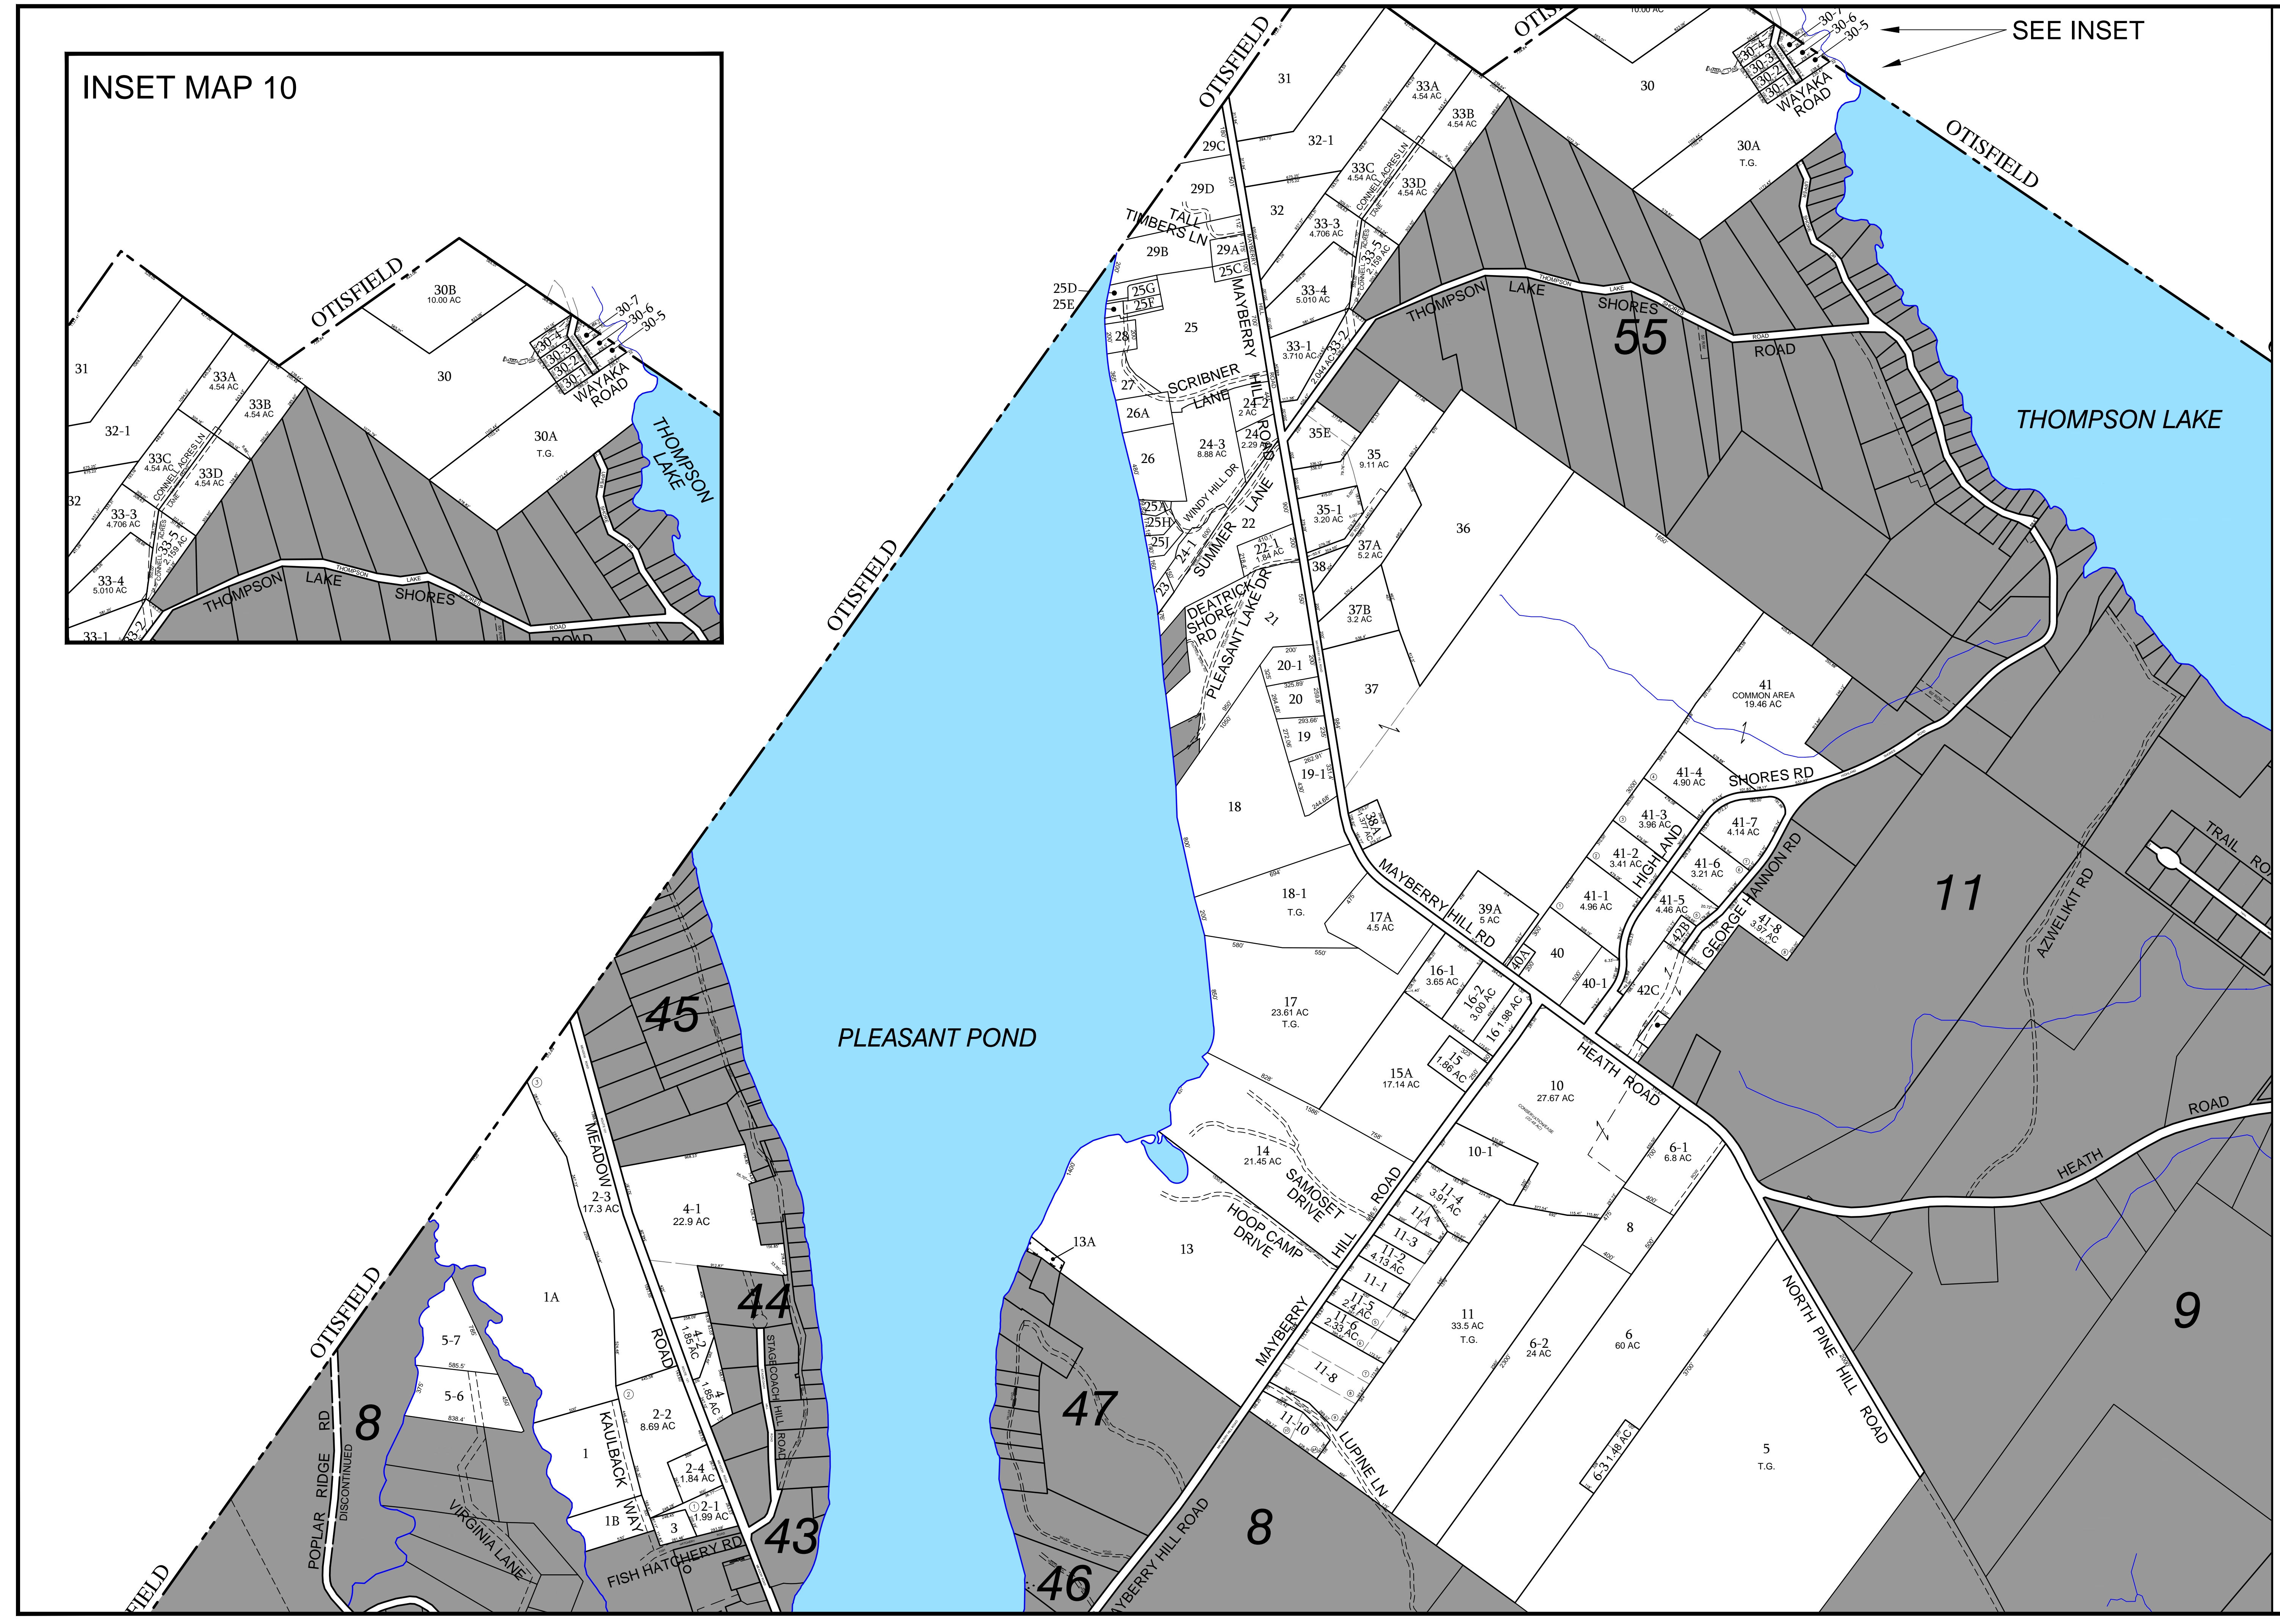

PROPERTY MAP
CASCO
MAINE

MAP LEGEND

PLATTING MAP NO.	17	LOT DIMENSION	156' ±
PARCEL NUMBER	3-1	PROPERTY BOOKS	
SUBDIVISION LOT NO.	⑦	RIGHT OF WAY	
ROADS		EASEMENT	

MAP UPDATED BY
AERIAL SURVEY AND PHOTO, INC.
546 AIRPORT ROAD, PO BOX 659
NORRIDGEWOCK, ME 04957
TEL (207) 634-2006
aerialsurveyandphoto.com

10

SEE INSET