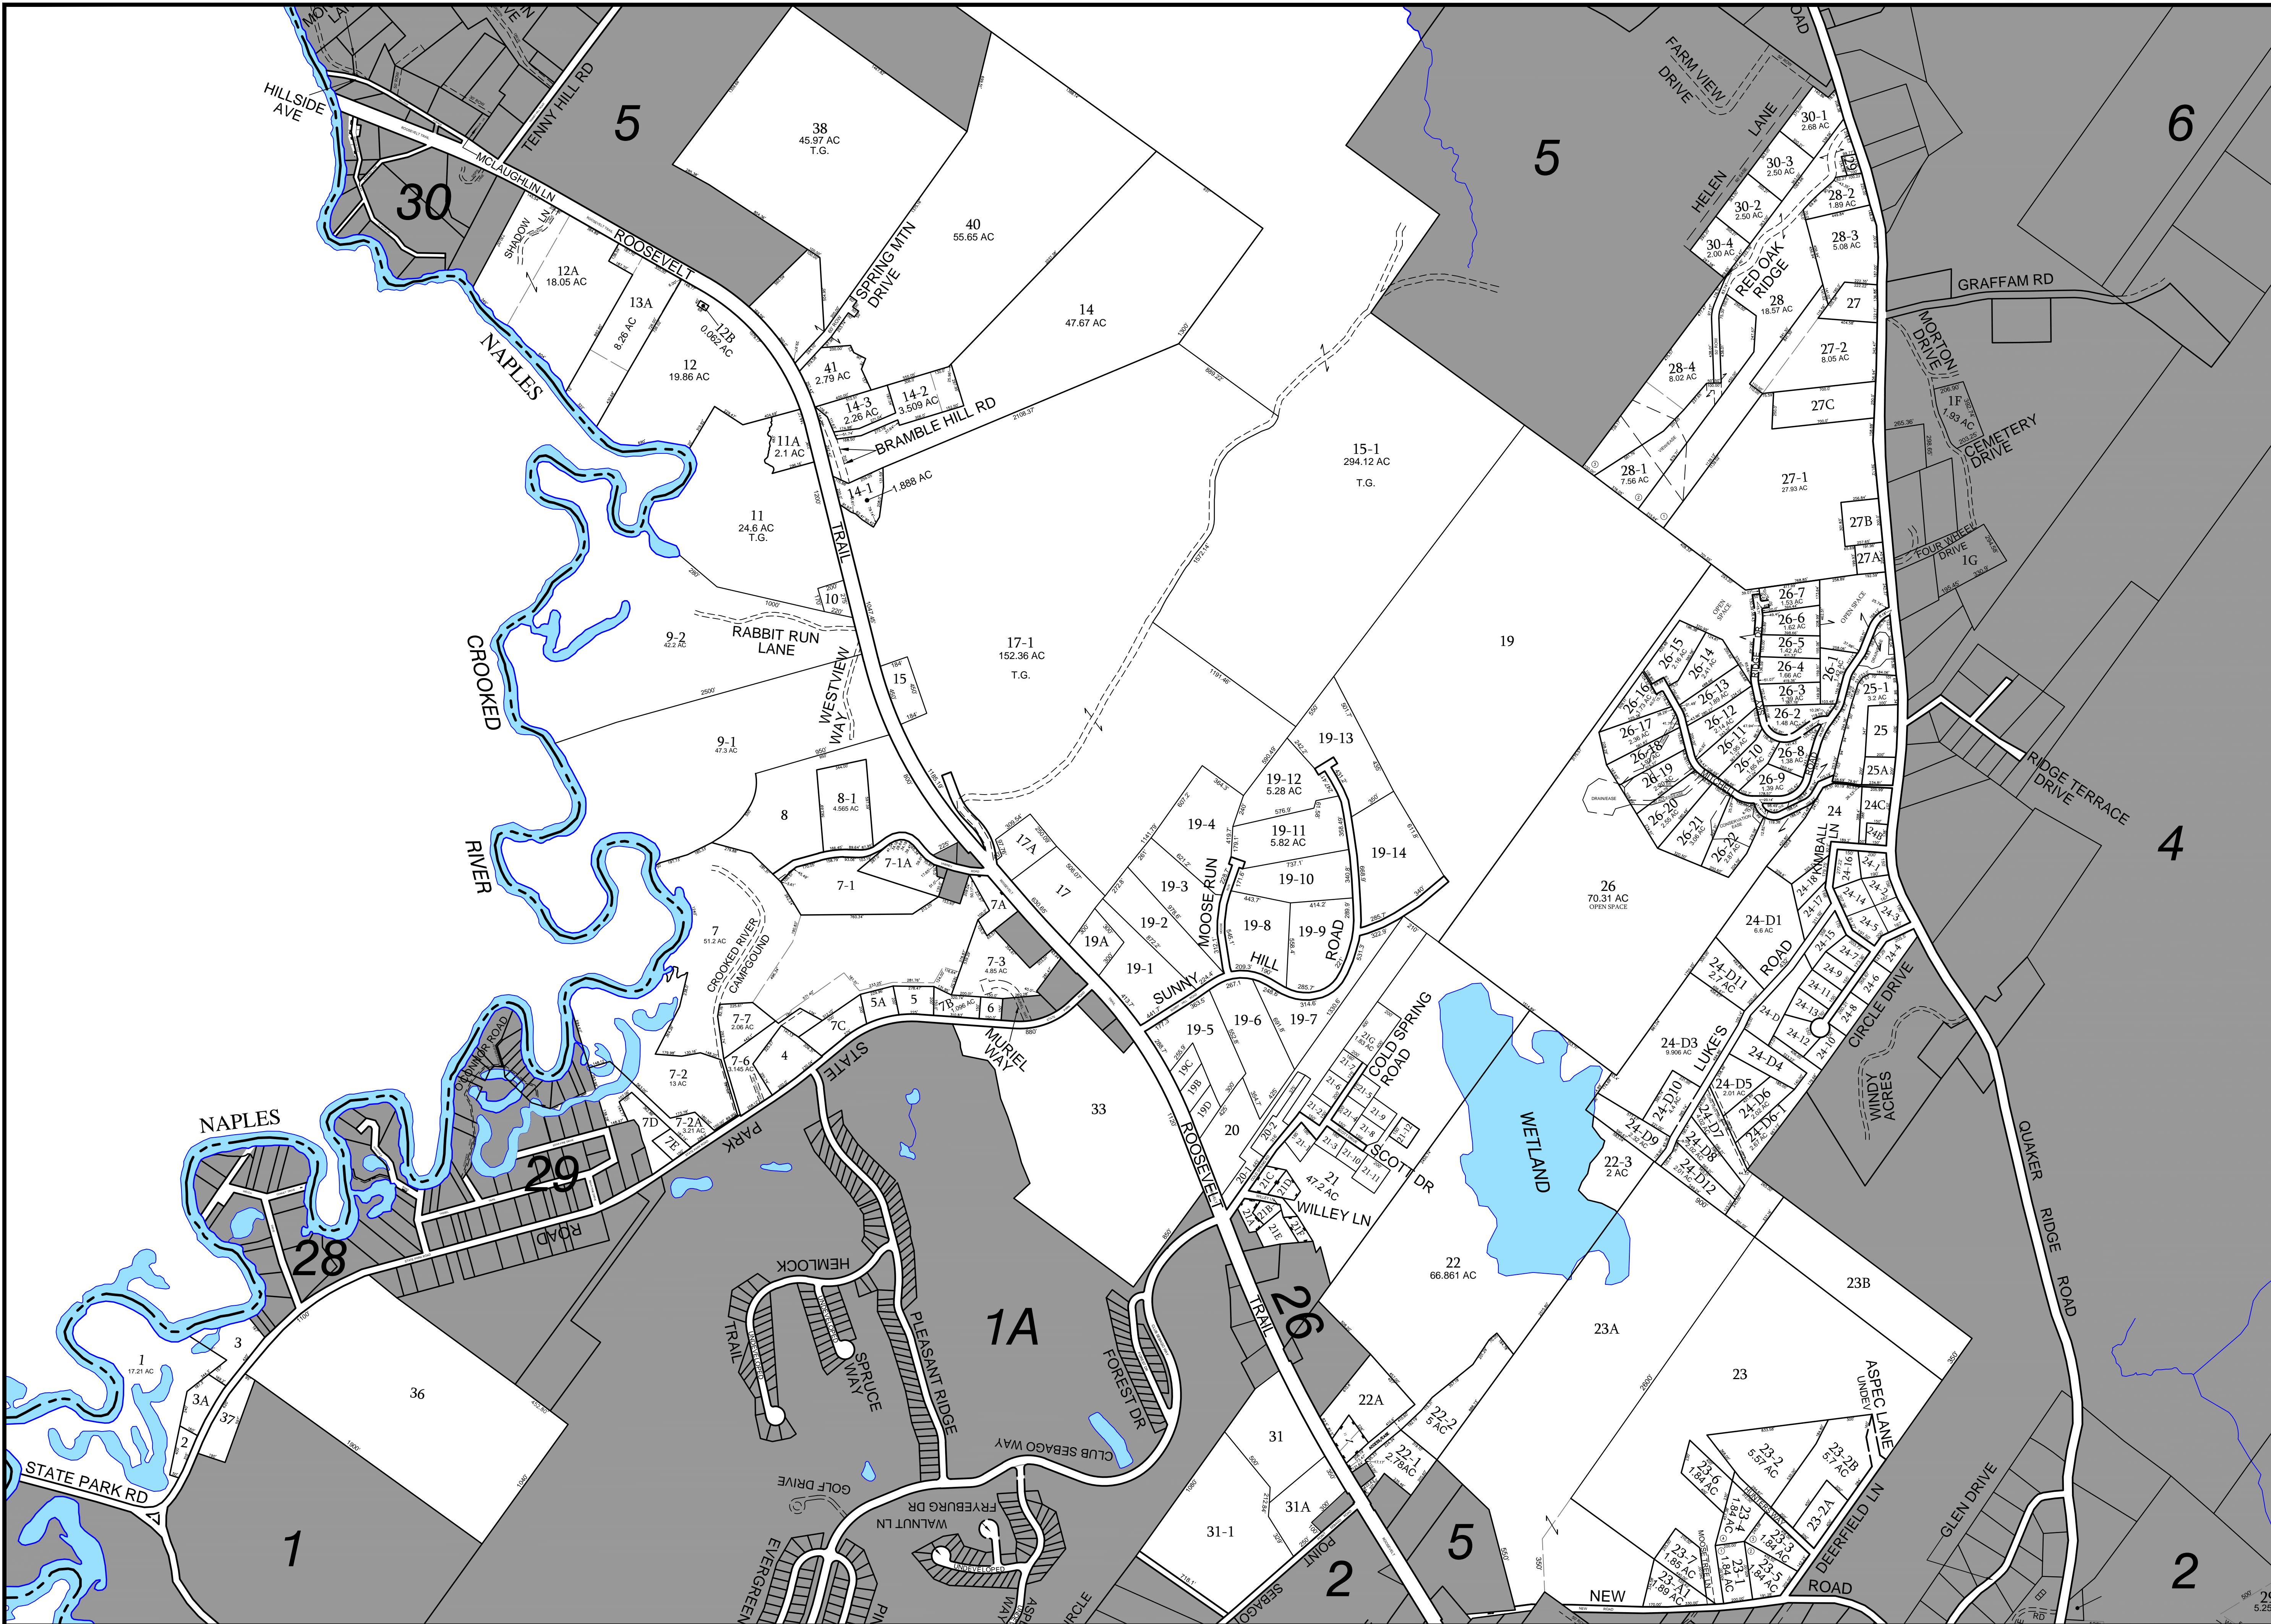

PROPERTY MAP  
**CASCO**  
 MAINE

MAP LEGEND

PLATTING MAP NO.	17	LOT DIMENSION	148.5' x 44'
PARCEL NUMBER	3-1	PROPERTY BOOKS	
SUBDIVISION LOT NO.	(Symbol)	RIGHT OF WAY	(Symbol)
ROADS	(Symbol)	EASEMENT	(Symbol)

MAP UPDATED BY  
 AERIAL SURVEY AND PHOTO, INC.  
 546 AIRPORT ROAD, PO BOX 659  
 NORRIDGEWOCK, ME 04957  
 TEL (207) 634-2006  
 aerialsurveyandphoto.com

3

REVISED TO APRIL 1, 2020  
 FOR ASSESSMENT PURPOSES ONLY  
 THIS MAP IS NOT A WARRANTY  
 OF PROPERTY CONVEYANCE OR LEGAL  
 DESCRIPTION