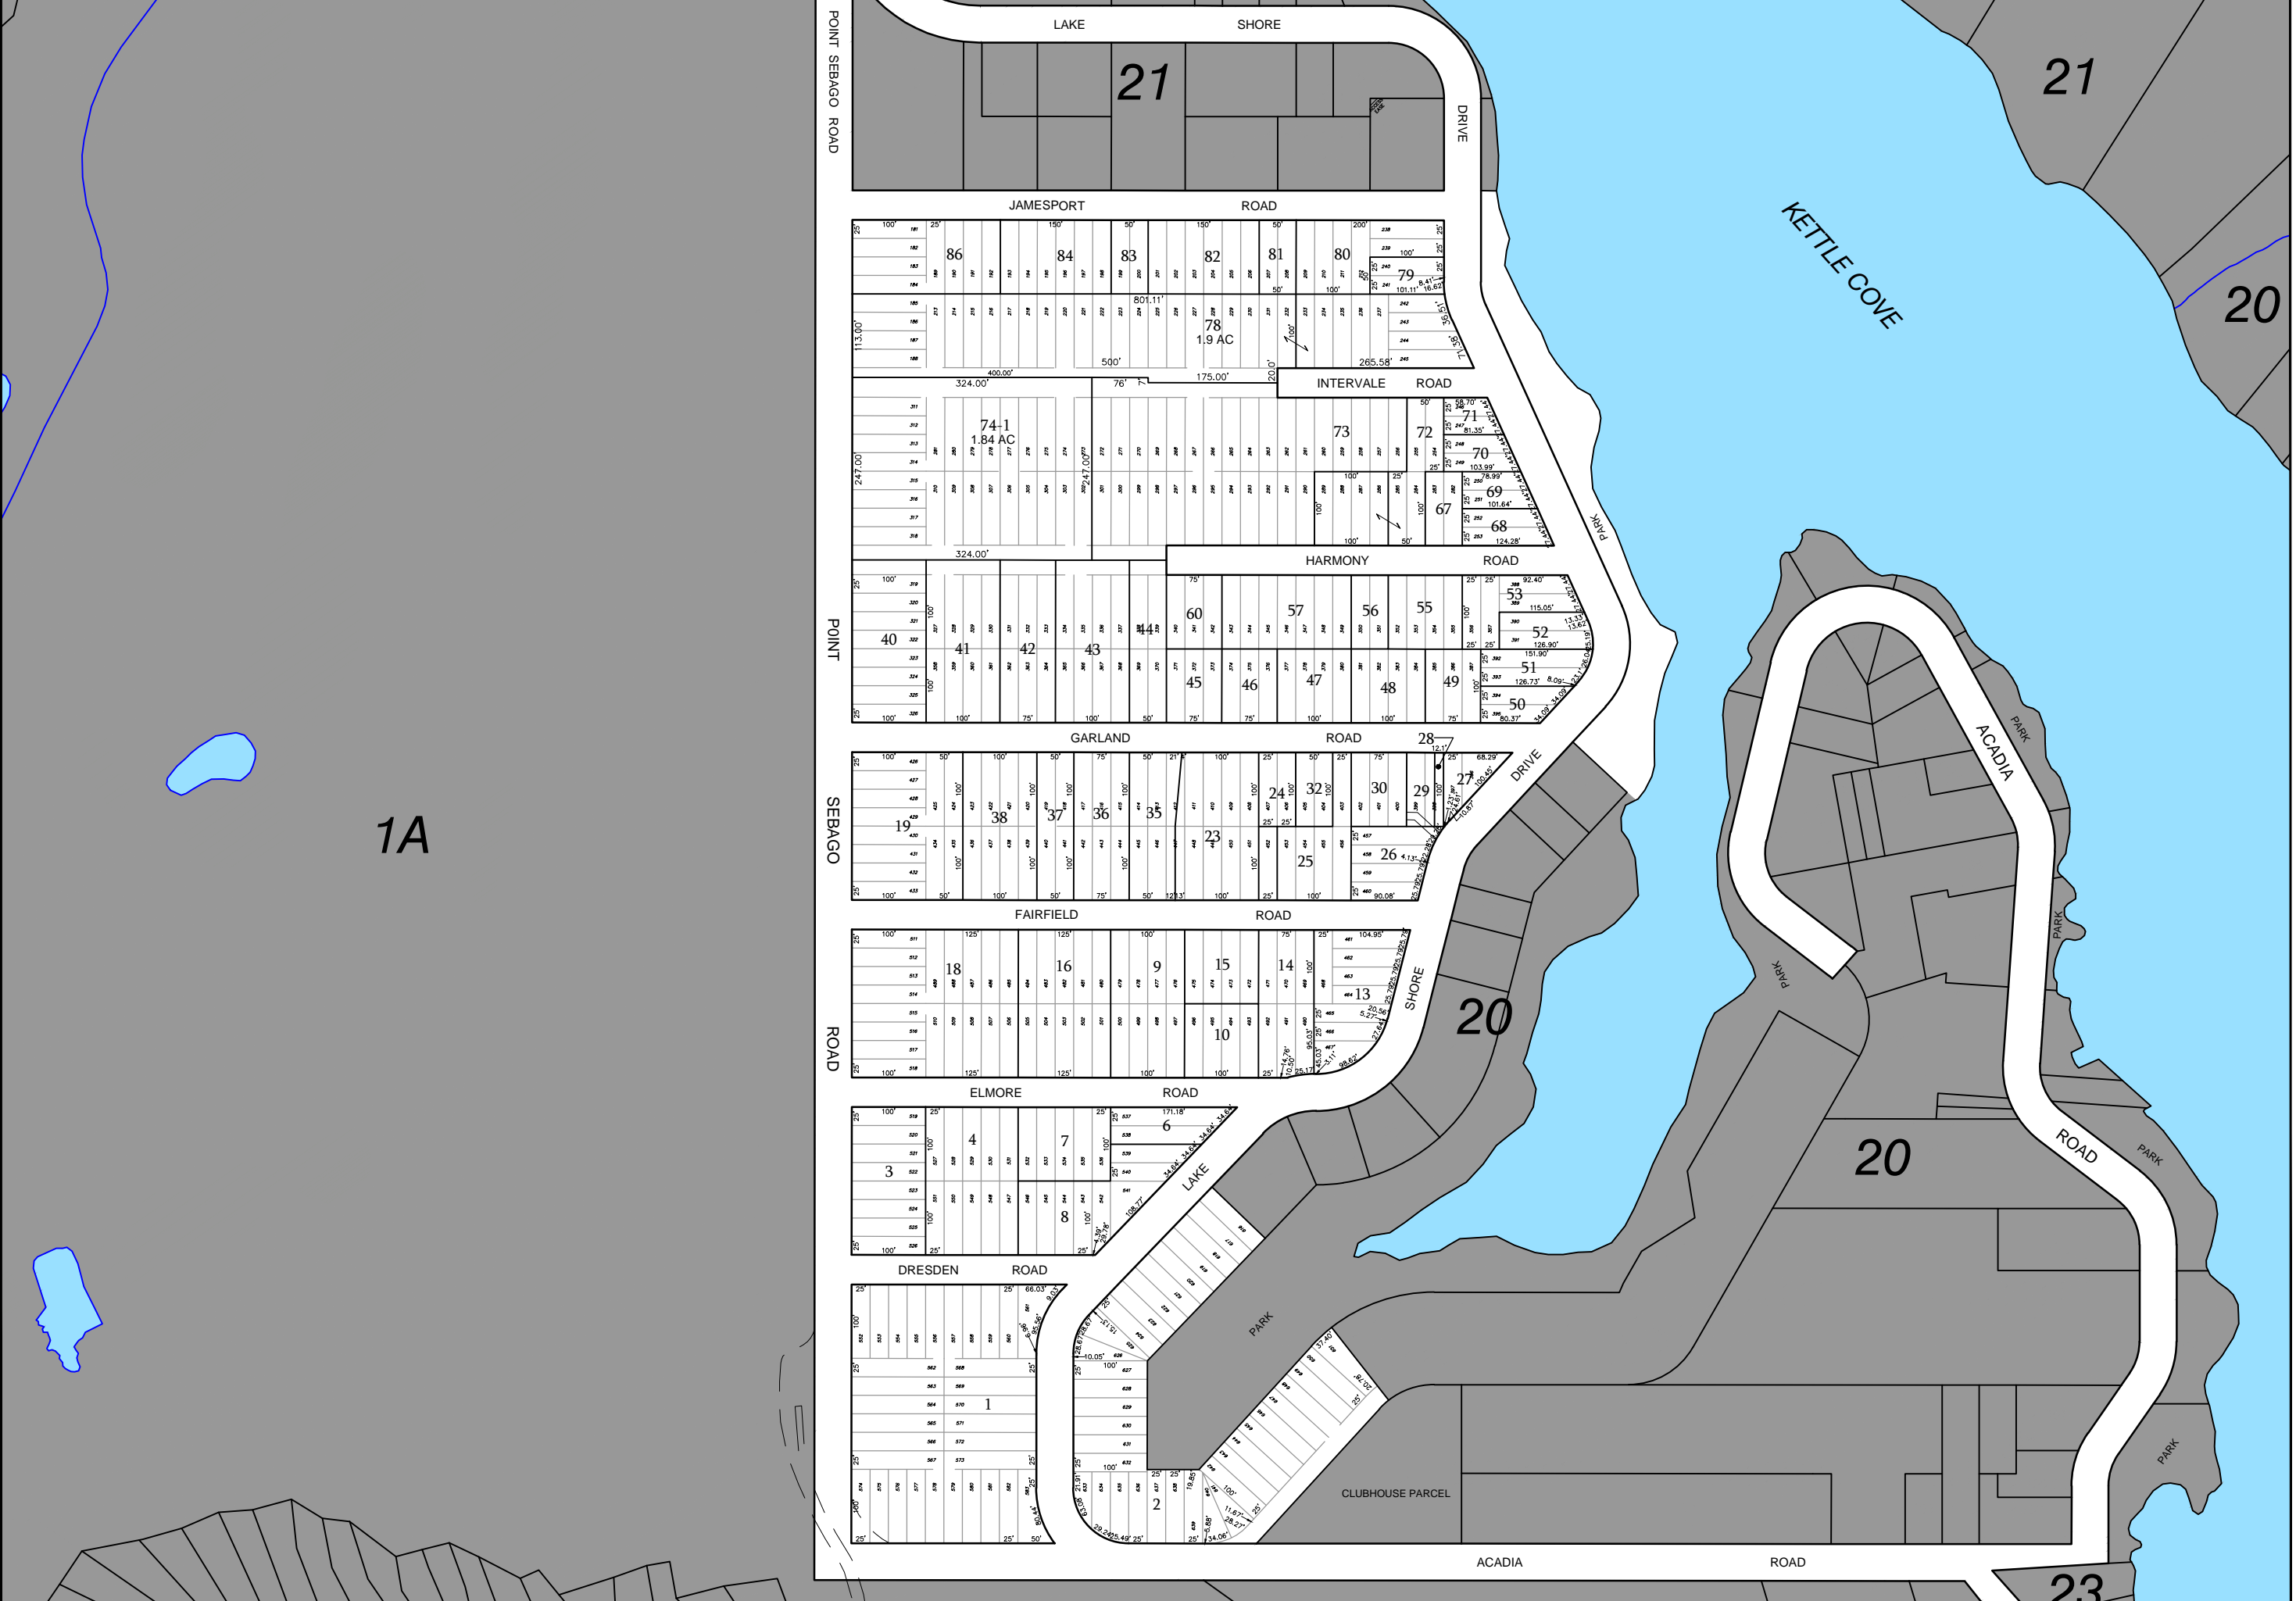

PROPERTY MAP
CASCO
 MAINE

MAP LEGEND

- ADJUTING MAP NO. **11** LOT DIMENSION 148.5' x 48.5'
- PARCEL NUMBER **3-1** PROPERTY HOOKS
- SUBDIVISION LOT NO. **④** RIGHT OF WAY
- ROADS EASEMENT

REVISED TO APRIL 1, 2017
 FOR ASSESSMENT PURPOSES ONLY.
 THIS MAP IS NOT TO BE USED FOR PURPOSES OF PROPERTY CONVEYANCE OR EASEMENT DESCRIPTION.

MAP UPDATED BY
 AERIAL SURVEY AND PHOTO, INC.
 546 AIRPORT ROAD, PO BOX 659
 NORRIDGEWOCK, ME 04957
 TEL. (207) 634-2006
 aerialsurveyandphoto.com

22

1A