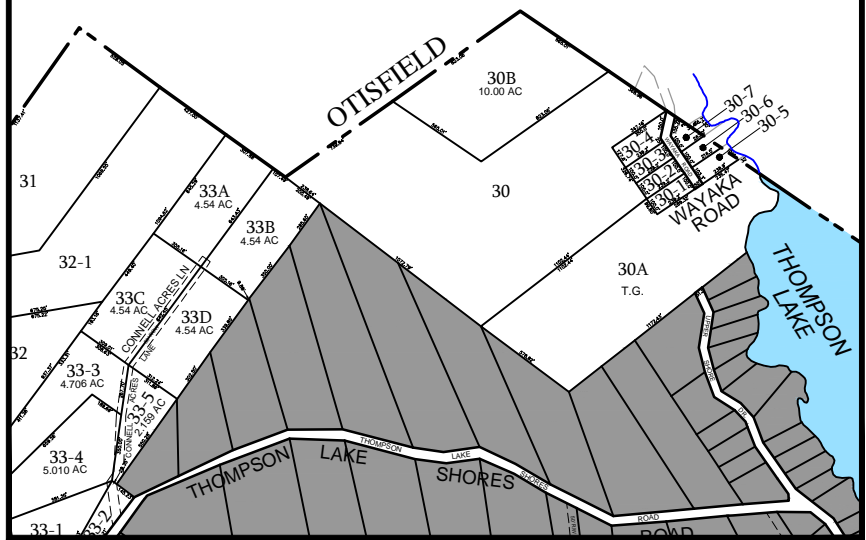

INSET MAP 10

PROPERTY MAP
CASCO
MAINE

MAP LEGEND

ADDITIONAL MAP NO. 11	LOT DIMENSION 156'
PARCEL NUMBER 3-1	PROPERTY HOOKS
SUBDIVISION LOT NO. ④	RIGHT OF WAY
ROADS	EASEMENT

MAP UPDATED BY
AERIAL SURVEY AND PHOTO, INC.
546 AIRPORT ROAD, PO BOX 659
NORRIDGEWOCK, ME 04957
TEL (207) 634-2006
aerialsurveyandphoto.com