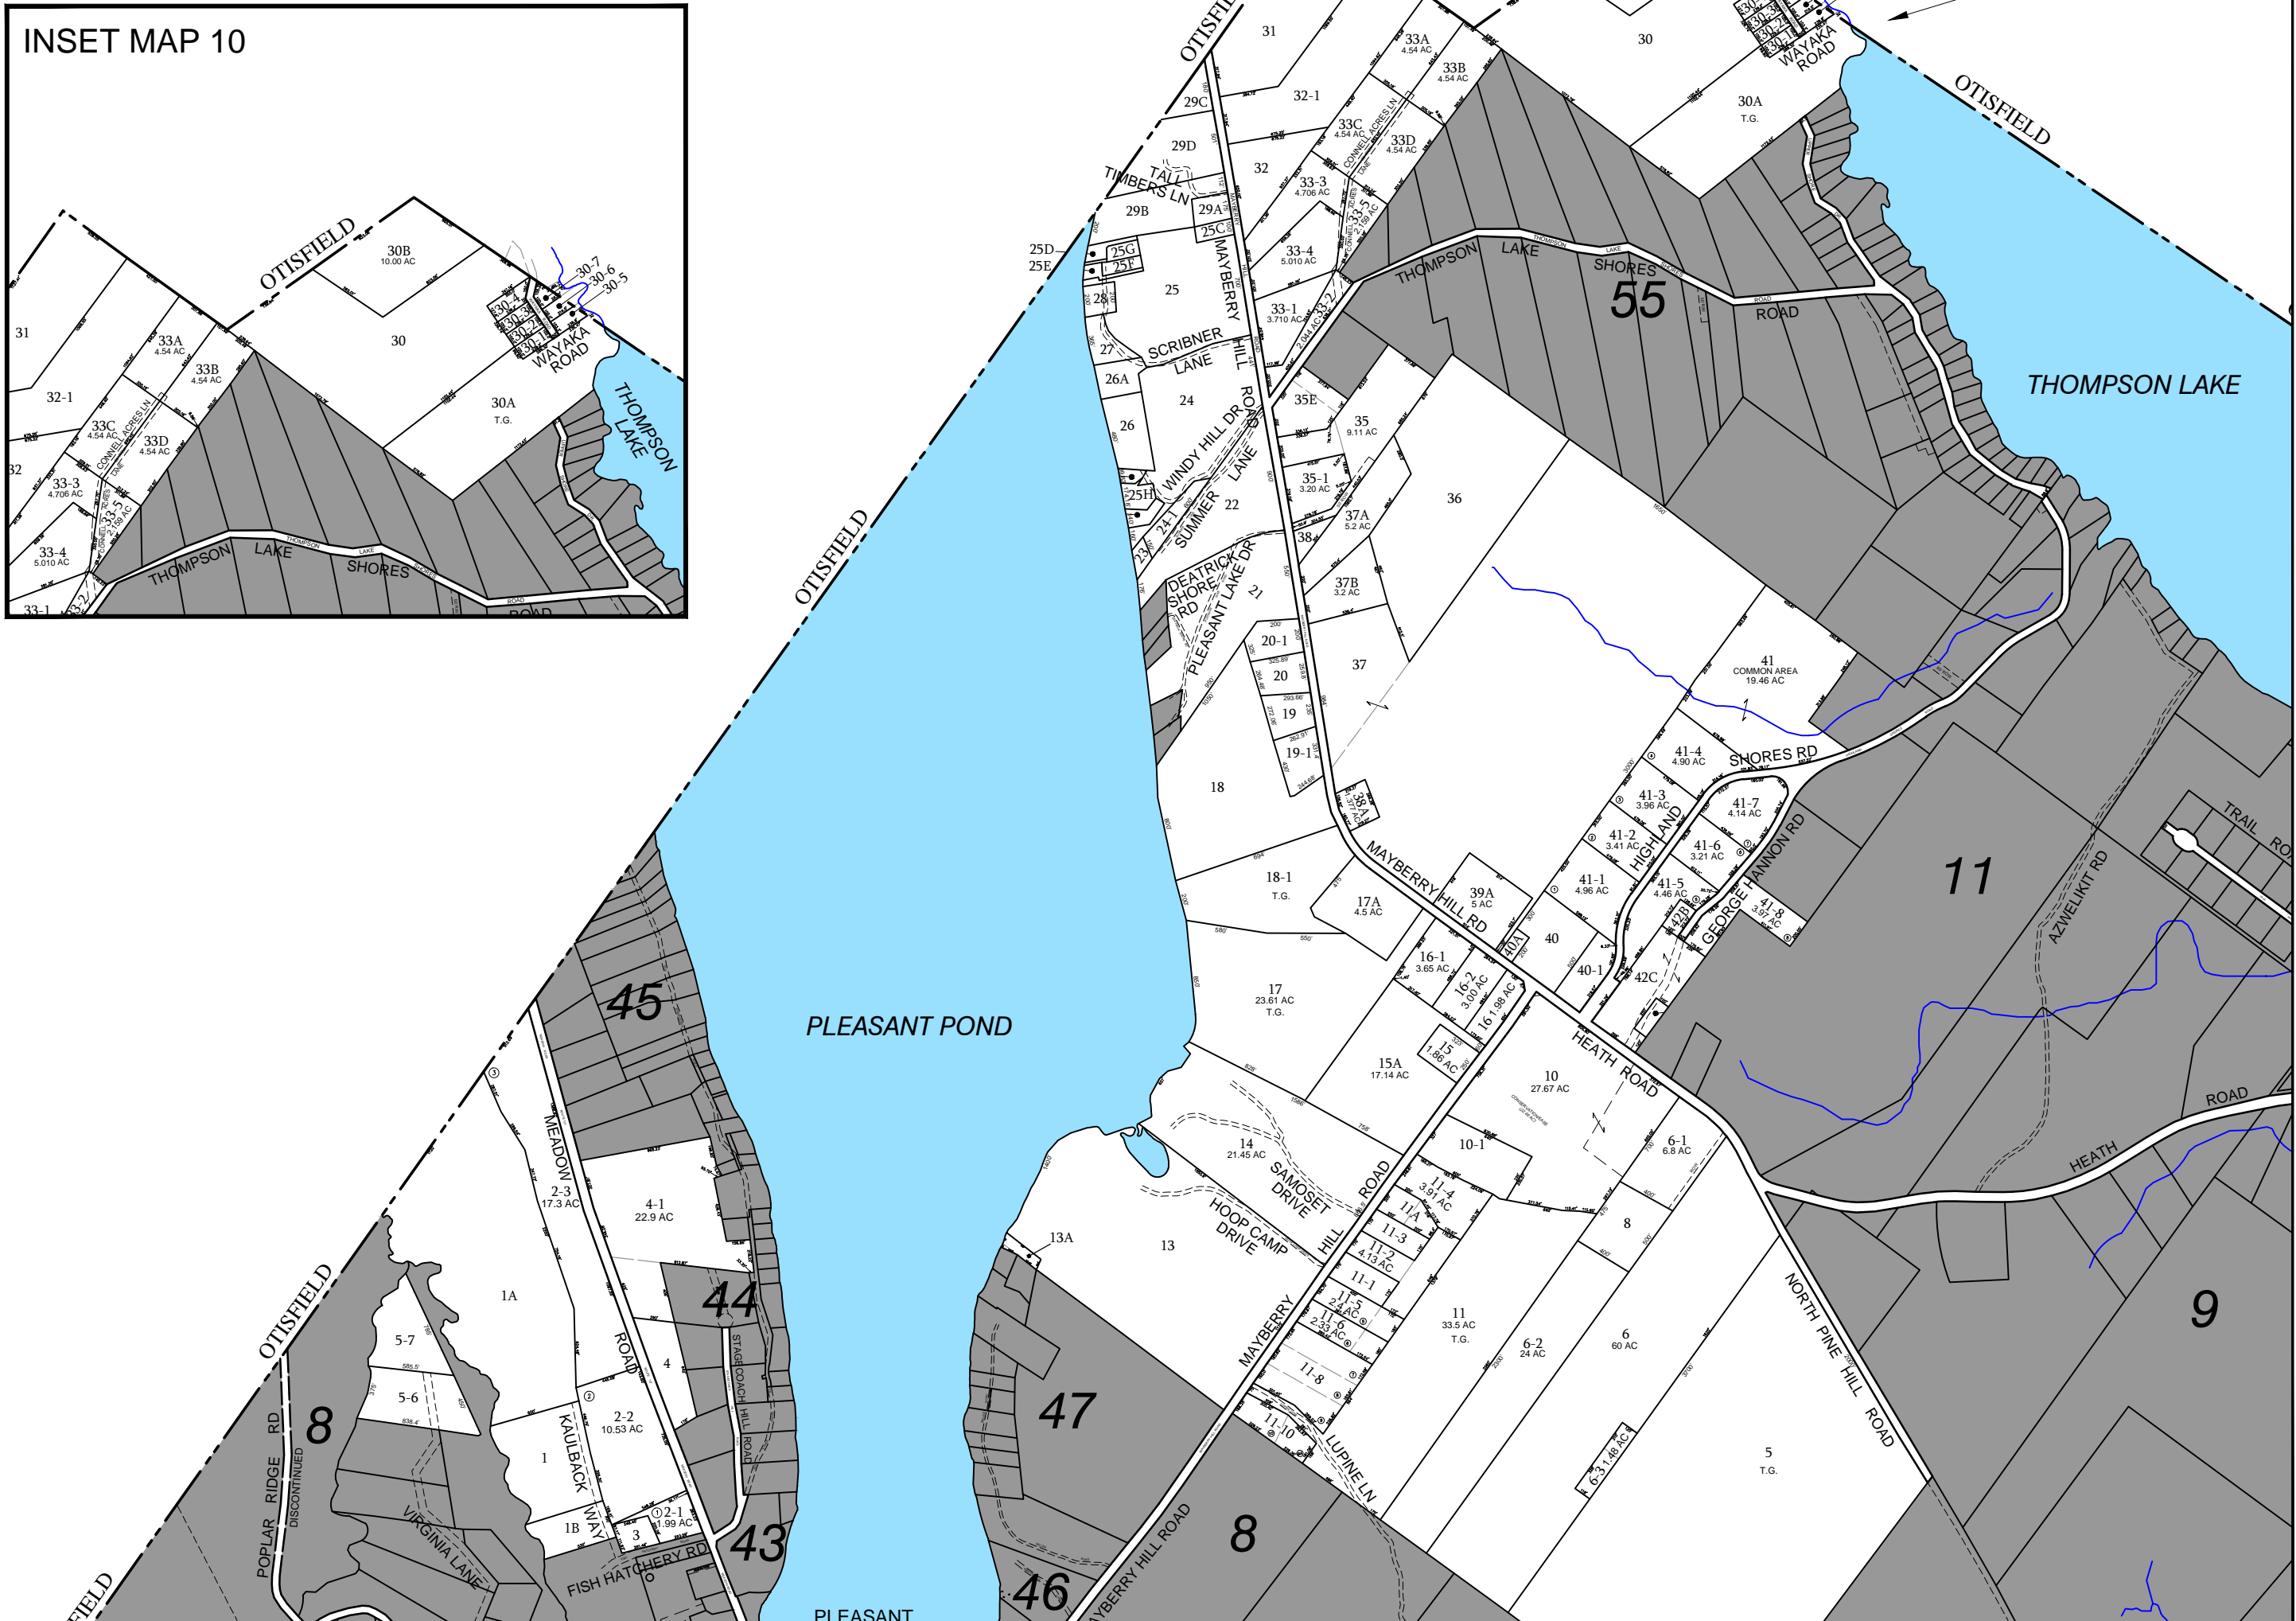

INSET MAP 10

PROPERTY MAP
CASCO
MAINE

MAP LEGEND

ADDITIONAL MAP NO. 11	LOT DIMENSION 156'
PARCEL NUMBER 3-1	PROPERTY HOOKS
SUBDIVISION LOT NO. ④	RIGHT OF WAY
ROADS	EASEMENT

MAP UPDATED BY
AERIAL SURVEY AND PHOTO, INC.
546 AIRPORT ROAD, PO BOX 659
NORRIDGEWOCK, ME 04957
TEL (207) 634-2006
aerialsurveyandphoto.com