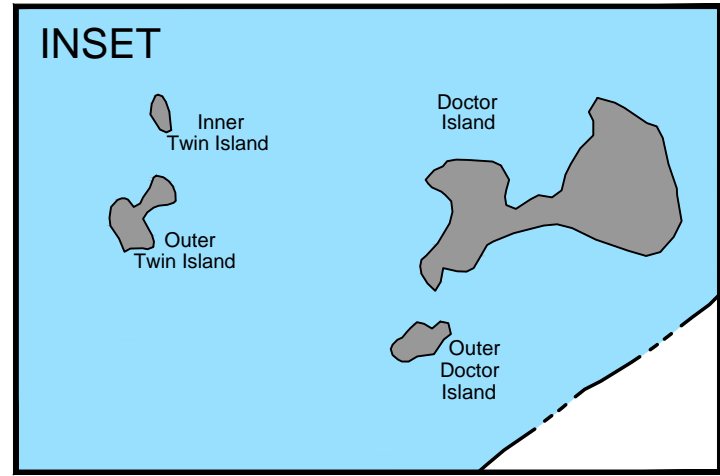

PROPERTY MAP  
**CASCO**  
 MAINE

**MAP LEGEND**

ADDITIONAL MAP NO.	11	LOT DIMENSION	148.5' x 44'
PARCEL NUMBER	3-1	PROPERTY HOOKS	---
SUBDIVISION LOT NO.	①	RIGHT OF WAY	---
ROADS	---	EASEMENT	---

THIS MAP IS FOR ASSESSMENT PURPOSES ONLY. IT IS NOT A GUARANTEE OF PROPERTY CONVEYANCE OR LEGAL DESCRIPTION.

MAP UPDATED BY  
 AERIAL SURVEY AND PHOTO, INC.  
 546 AIRPORT ROAD, PO BOX 659  
 NORRIDGEWOCK, ME 04957  
 TEL. (207) 634-2006  
 aerialsurveyandphoto.com

SEBAGO LAKE

THOMAS POND

KETTLE COVE