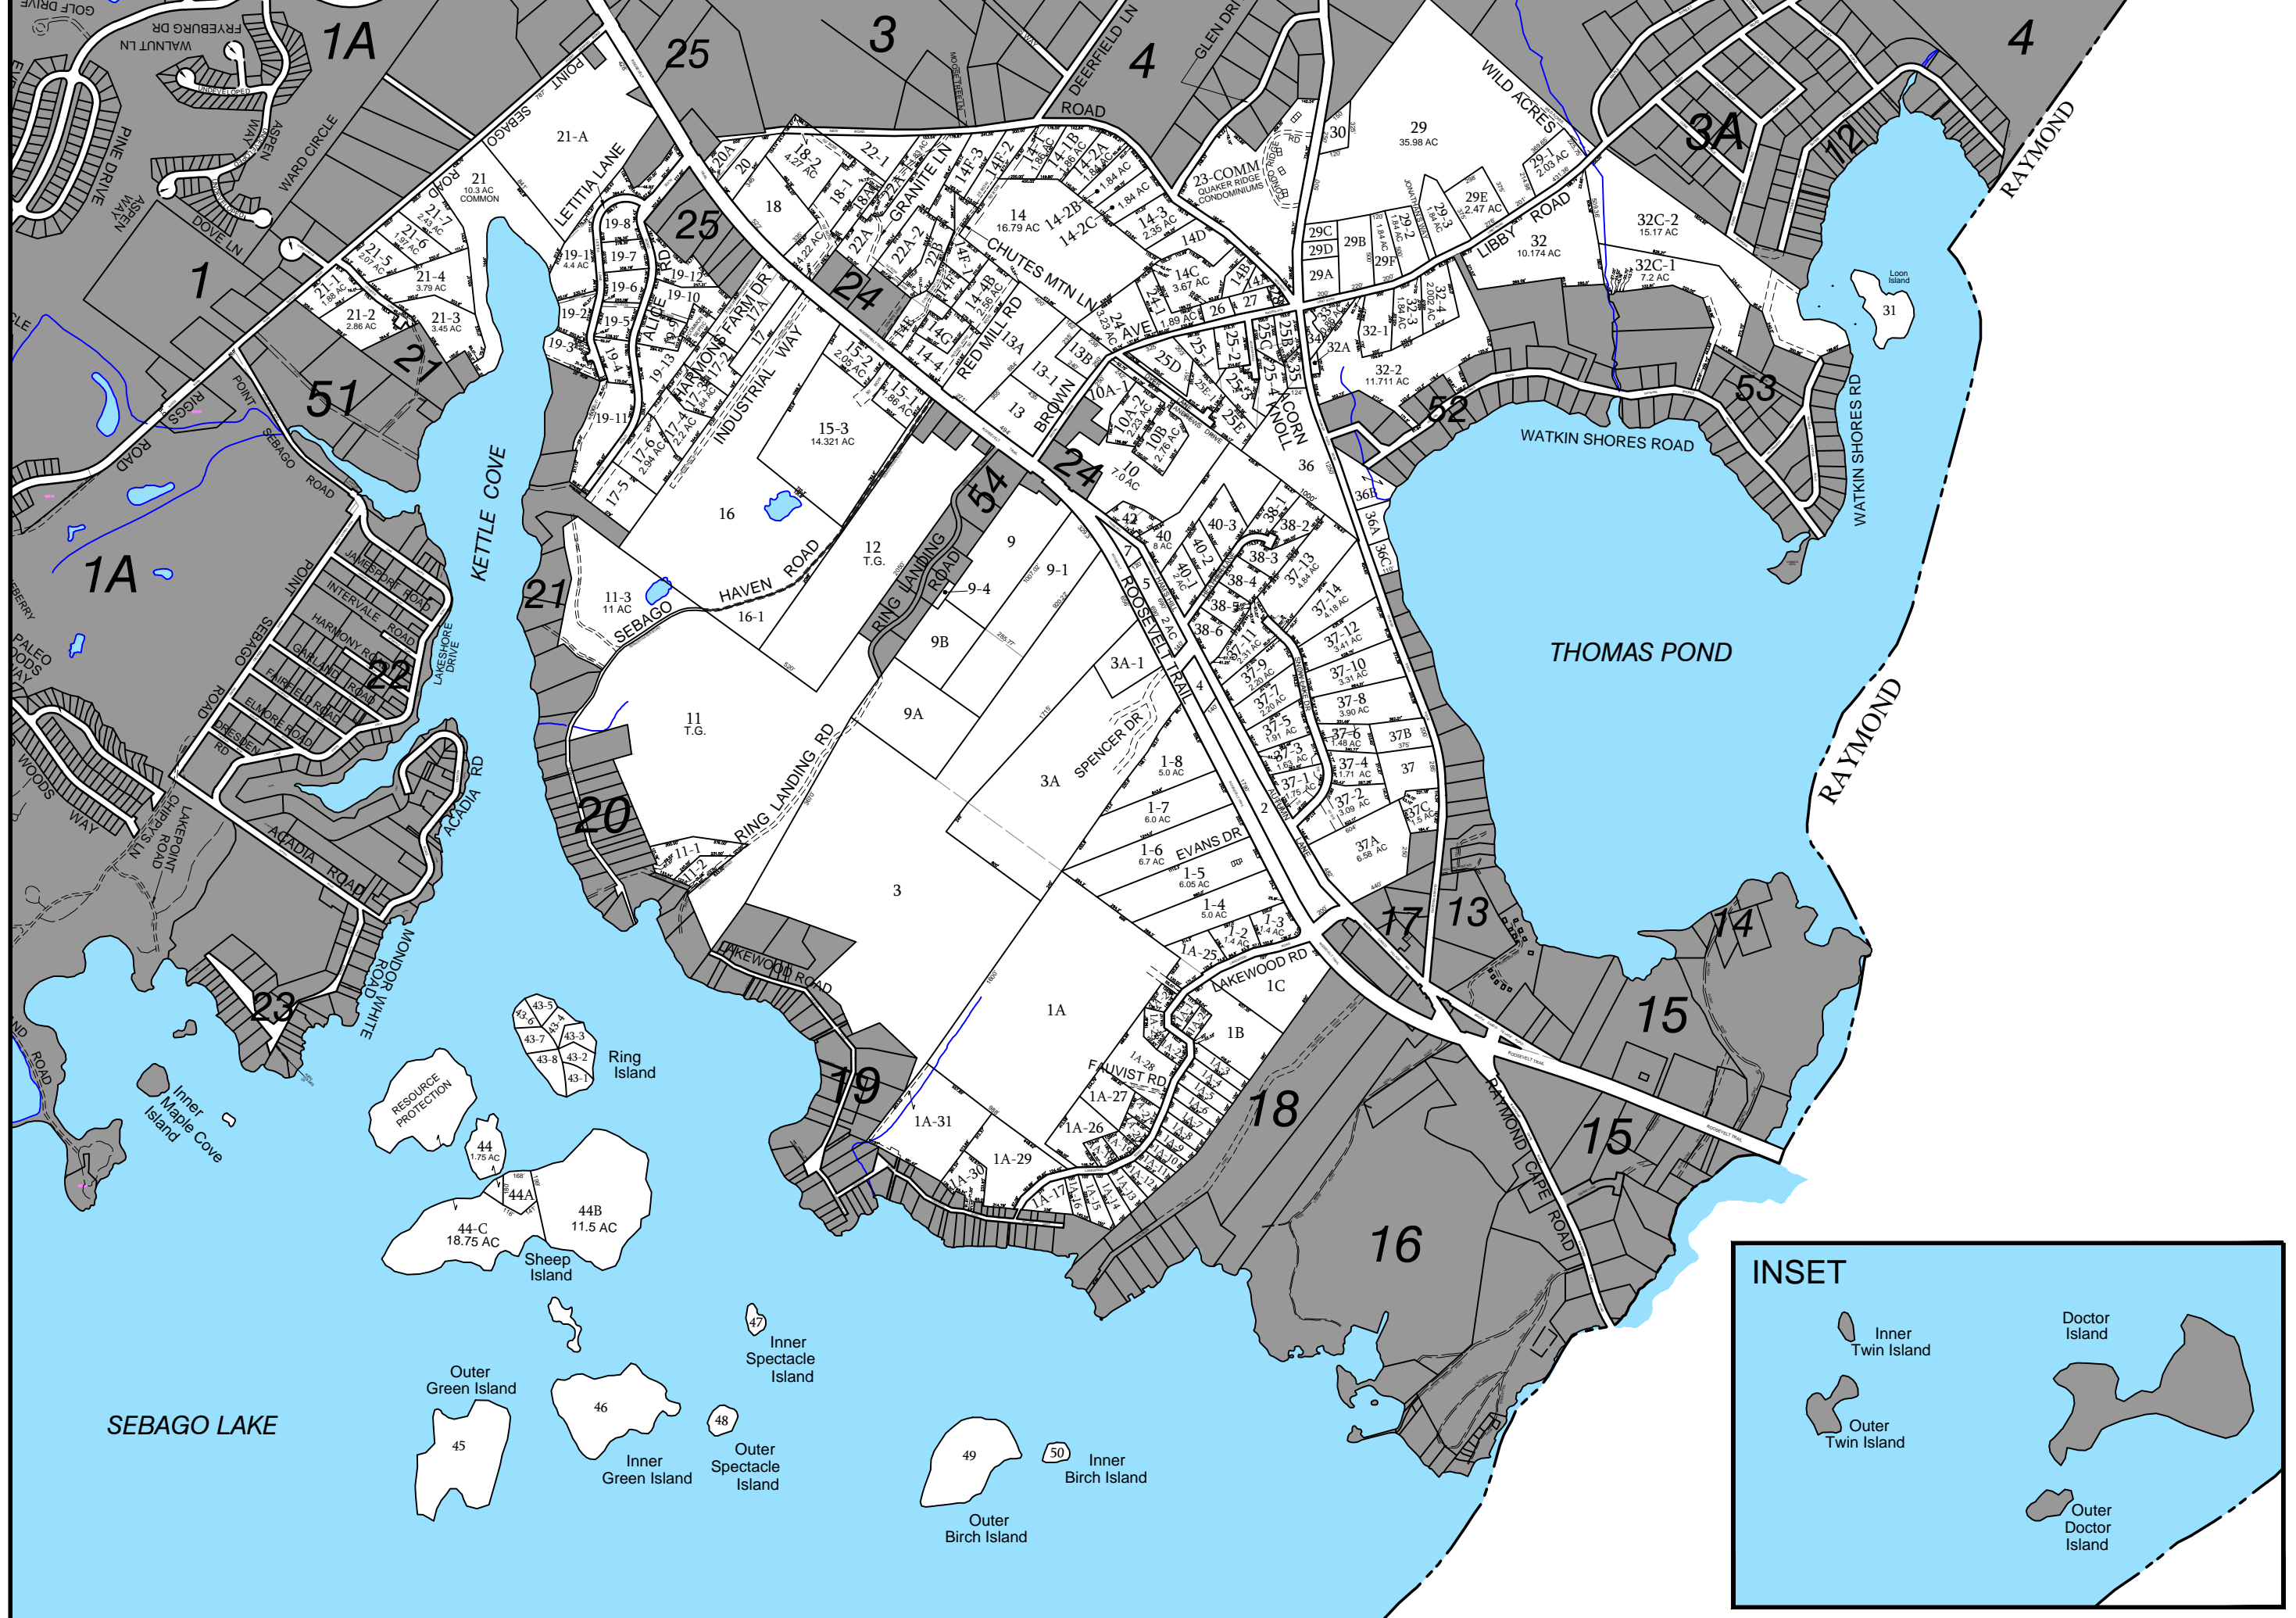

PROPERTY MAP  
**CASCO**  
 MAINE

**MAP LEGEND**

ADDITIONAL MAP NO.	11	LOT DIMENSION	148.5' x 44'
PARCEL NUMBER	3-1	PROPERTY HOOKS	---
SUBDIVISION LOT NO.	①	RIGHT OF WAY	---
ROADS	---	EASEMENT	---

THIS MAP IS FOR ASSESSMENT PURPOSES ONLY. IT IS NOT A GUARANTEE OF PROPERTY CONVEYANCE OR LEGAL DESCRIPTION.

MAP UPDATED BY  
 AERIAL SURVEY AND PHOTO, INC.  
 546 AIRPORT ROAD, PO BOX 659  
 NORRIDGEWOCK, ME 04957  
 TEL. (207) 634-2006  
 aerialsurveyandphoto.com

SEBAGO LAKE

THOMAS POND

KETTLE COVE